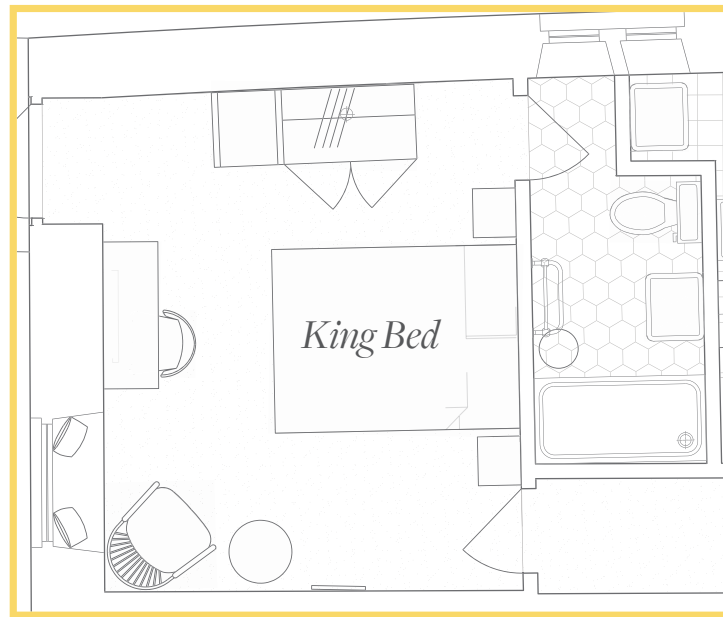

# Room 1

## House Room

Situated at the end of its very own Cotswold stone corridor, Room 01 features a vaulted ceiling and has a light, airy feel. It looks out over our pretty walled garden and pizza terrace, and is also home to an original spiral staircase that now acts as a fire exit.

### First Floor

- Amazing Great Rooms
- Cosy Great Rooms
- Garden Rooms
- House Rooms
- Cosy House Rooms
- Family Rooms
- Stairs