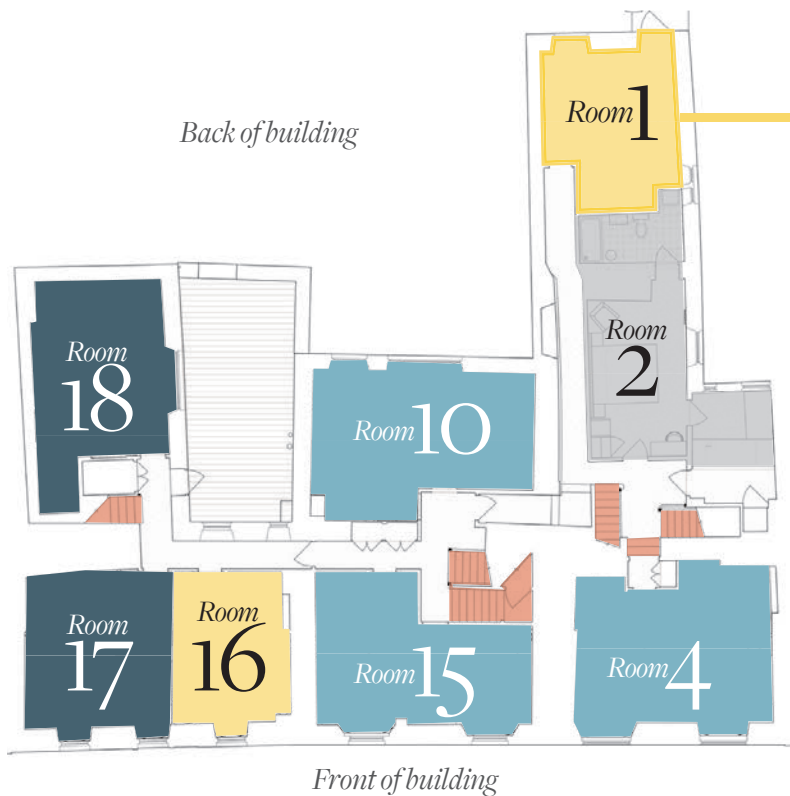

# Room 1

## House Room

Situated at the end of its very own Cotswold stone corridor, Room 01 features a vaulted ceiling and has a light, airy feel. It looks out over our pretty walled garden and pizza terrace, and is also home to an original spiral staircase that now acts as a fire exit.

### First Floor

- Amazing Great Rooms
- Cosy Great Rooms
- Garden Rooms
- House Rooms
- Cosy House Rooms
- Family Rooms
- Stairs