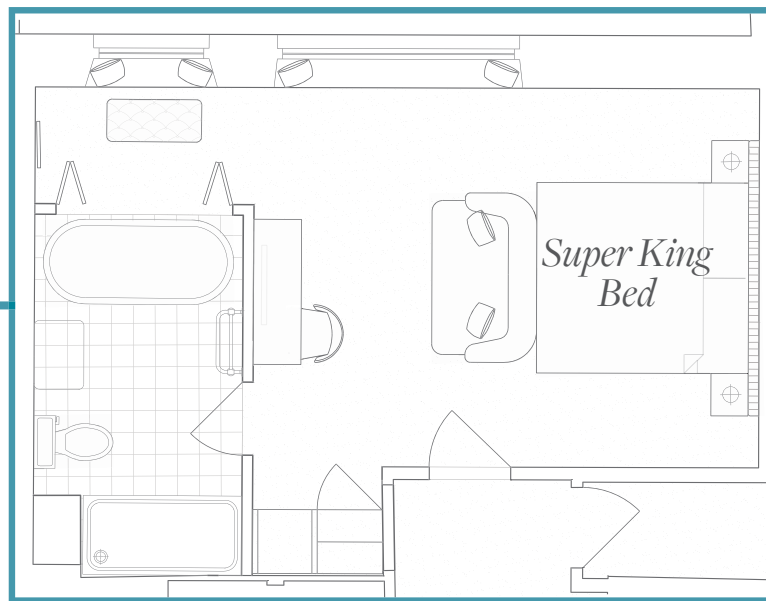

Room 10

Amazing Great Room

Room 10 is awash with Cotswold stone and original beams, and also features views across our private walled garden – one of Stow’s best-kept secrets! A large window by the bath lets the light really flood in, creating a lovely airy feel and a perfect place to unwind after a hard day’s sightseeing.

First Floor

- Amazing Great Rooms
- Cosy Great Rooms
- Garden Rooms
- House Rooms
- Cosy House Rooms
- Family Rooms
- Stairs