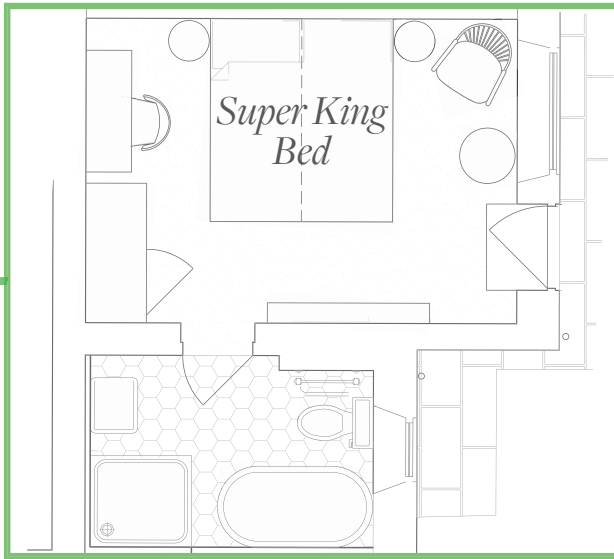

# Room 6

## Garden Room

Modern and bright, Room 06 has a large freestanding bath and instant access to our pretty walled garden. In the warmer months, there's nothing nicer than chilling out with a drink on the terrace. You'll even have your own outdoor seating area – no jostling for a table required!