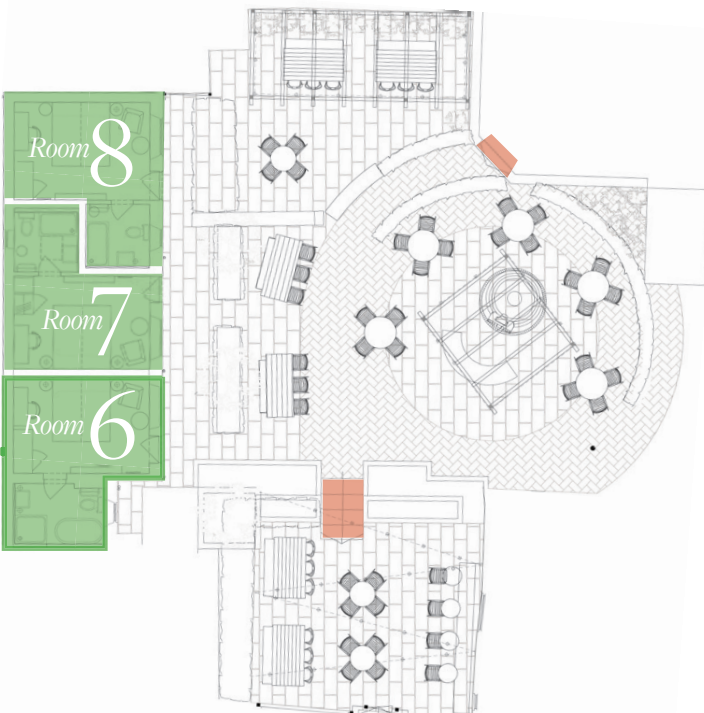

# Room 6

## Garden Room

Modern and bright, Room 06 has a large freestanding bath and instant access to our pretty walled garden. In the warmer months, there's nothing nicer than chilling out with a drink on the terrace. You'll even have your own outdoor seating area – no jostling for a table required!