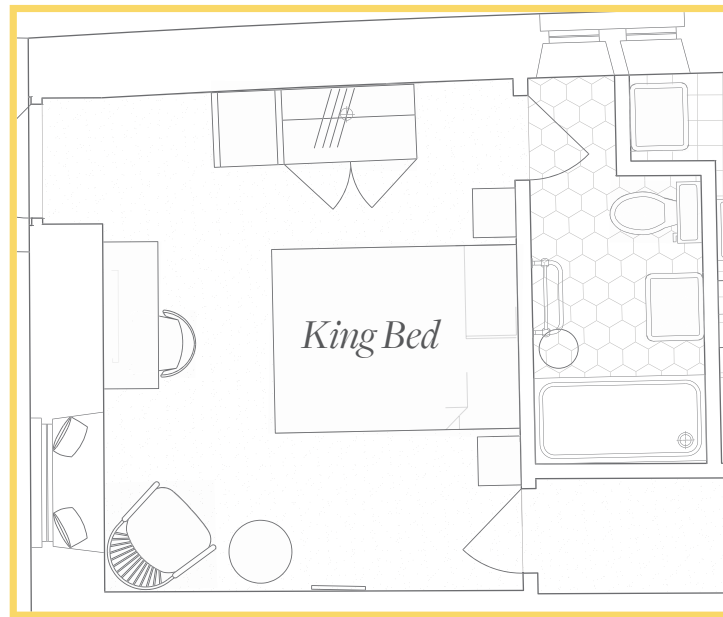

Room 1

House Room

Situated at the end of its very own Cotswold stone corridor, Room 01 features a vaulted ceiling and has a light, airy feel. It looks out over our pretty walled garden and pizza terrace, and is also home to an original spiral staircase that now acts as a fire exit.

First Floor

- Amazing Great Rooms
- Cosy Great Rooms
- Garden Rooms
- House Rooms
- Cosy House Rooms
- Family Rooms
- Stairs