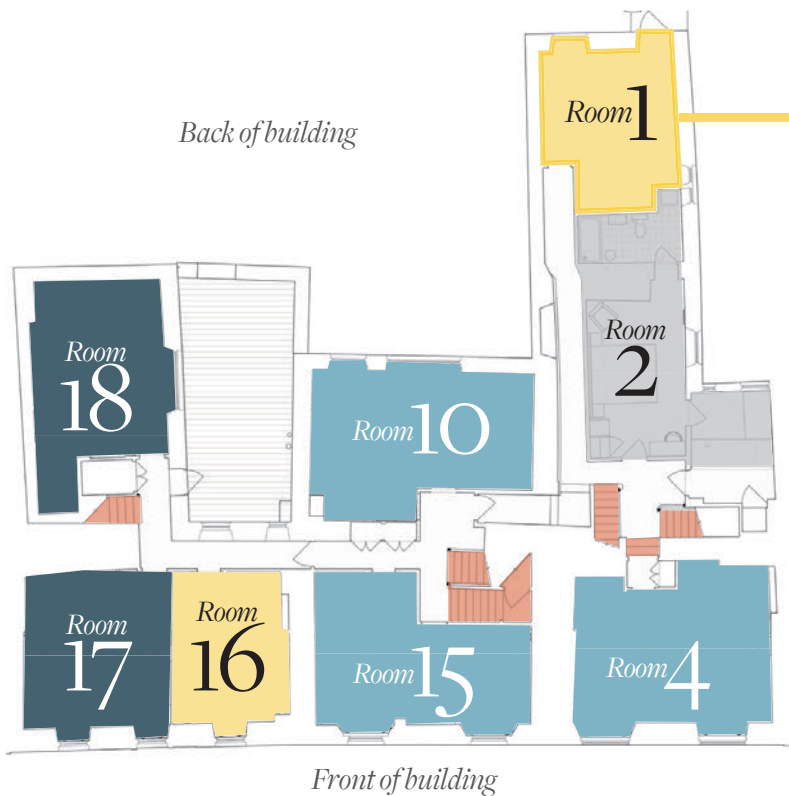

Room 1

House Room

Situated at the end of its very own Cotswold stone corridor, Room 01 features a vaulted ceiling and has a light, airy feel. It looks out over our pretty walled garden and pizza terrace, and is also home to an original spiral staircase that now acts as a fire exit.

First Floor

- Amazing Great Rooms
- Cosy Great Rooms
- Garden Rooms
- House Rooms
- Cosy House Rooms
- Family Rooms
- Stairs