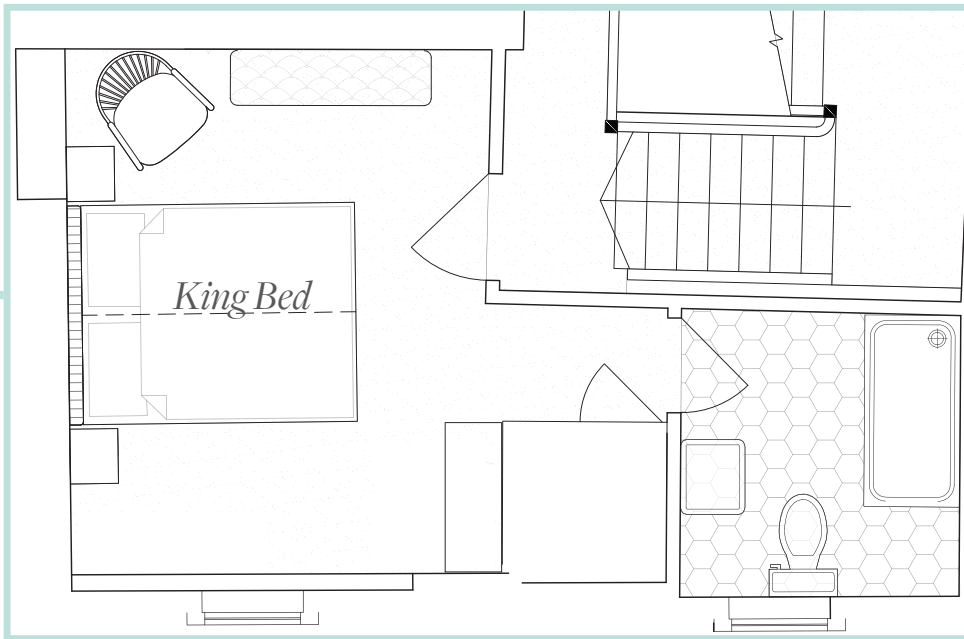

Room 14

Cosy House Room

Room 14 is located on the second floor and accessed via its own private staircase. Its slightly wonky floor, slanted ceiling and original beams exude unmistakable Cotswolds character, while its view across The Square makes it a great spot for watching the world go by.

Back of building

Front of building

Second Floor

- Amazing Great Rooms
- Cosy Great Rooms
- Garden Rooms
- House Rooms
- Cosy House Rooms
- Family Rooms
- Stairs