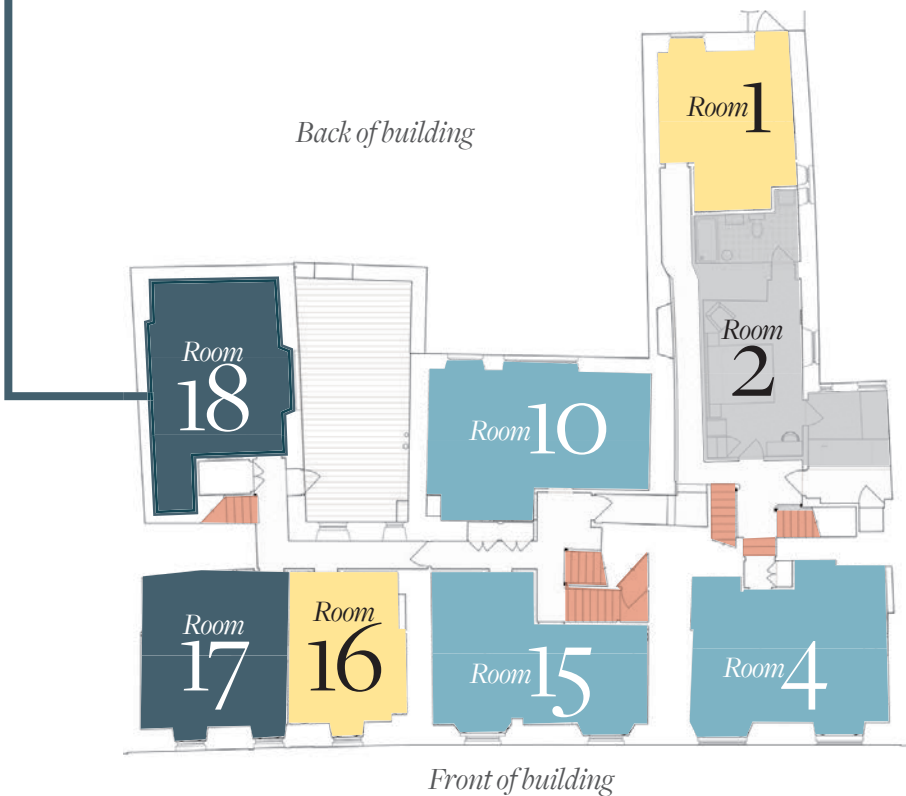

# Room 18

## Cosy Great Room

Room 18 features a pull-out truckle bed, making it an ideal choice for families. Beautiful stone window frames are an original feature of our 17th-century building, and through them you'll catch a glimpse of our private walled garden, so you can pick the perfect seat for evening cocktails.

### First Floor

- Amazing Great Rooms
- Cosy Great Rooms
- Garden Rooms
- House Rooms
- Cosy House Rooms
- Family Rooms
- Stairs