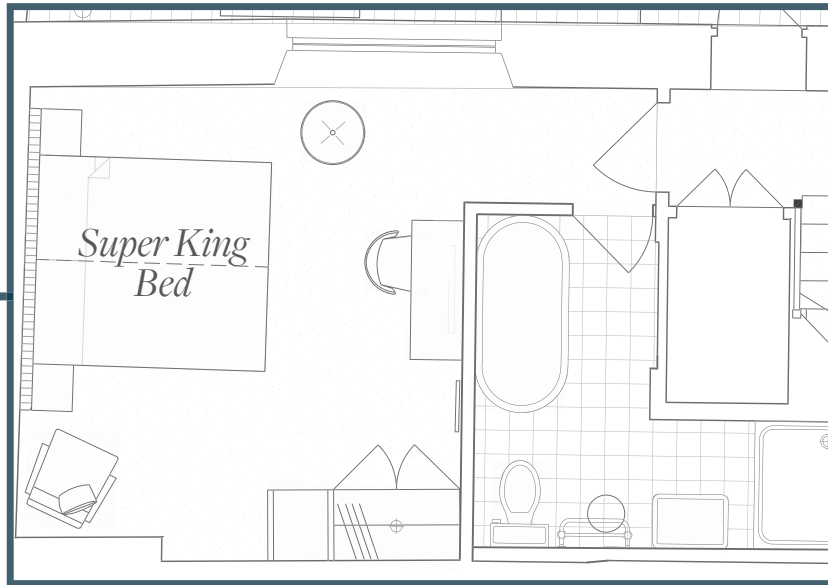

# Room 18

## Cosy Great Room

Room 18 features a pull-out truckle bed, making it an ideal choice for families. Beautiful stone window frames are an original feature of our 17th-century building, and through them you'll catch a glimpse of our private walled garden, so you can pick the perfect seat for evening cocktails.

### First Floor

- Amazing Great Rooms
- Cosy Great Rooms
- Garden Rooms
- House Rooms
- Cosy House Rooms
- Family Rooms
- Stairs